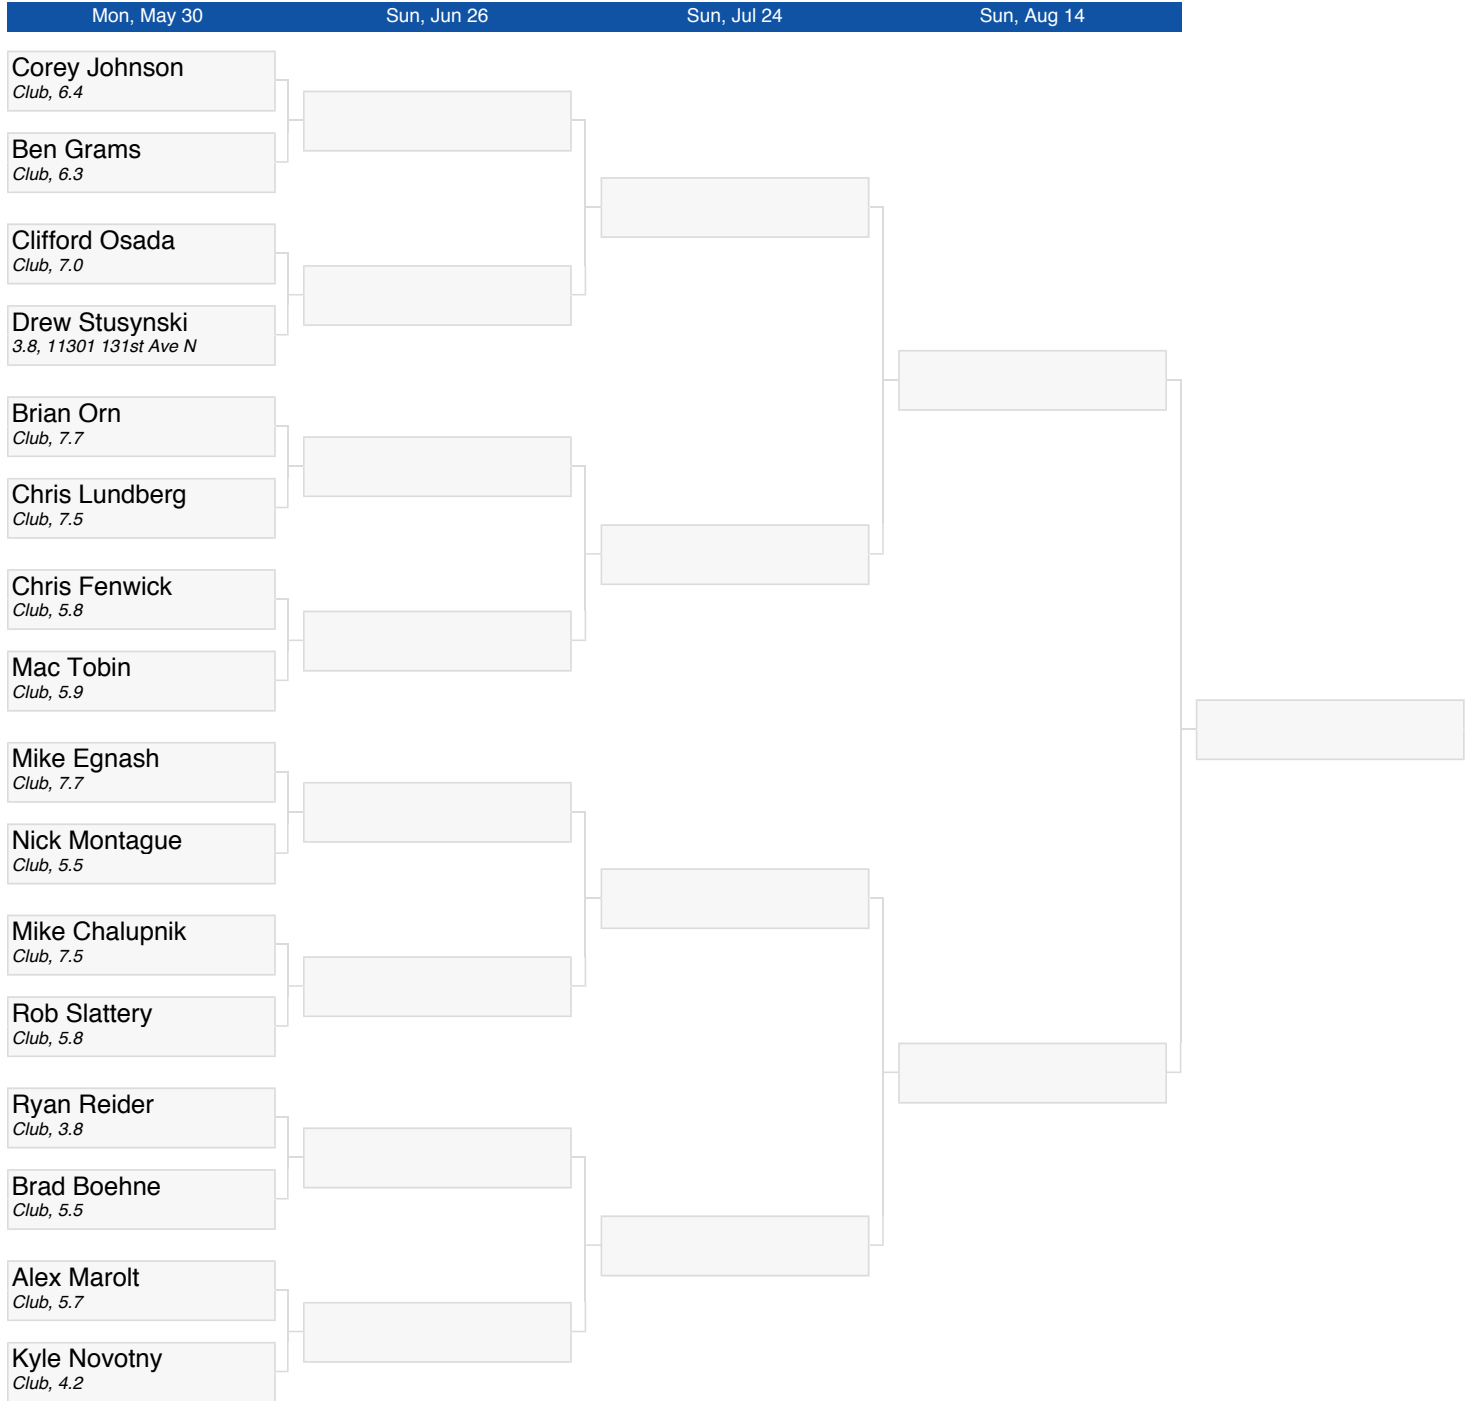

2022 BHMC Match Play

SCRATCH DIVISION

Mon, May 30 Sun, Jun 26 Sun, Jul 24 Sun, Aug 14

2022 BHMC Match Play

FLIGHT 1

2022 BHMC Match Play

FLIGHT 2

2022 BHMC Match Play

FLIGHT 3

Mon, May 30 Sun, Jun 26 Sun, Jul 24 Sun, Aug 14

2022 BHMC Match Play

FLIGHT 4

2022 BHMC Match Play

FLIGHT 5